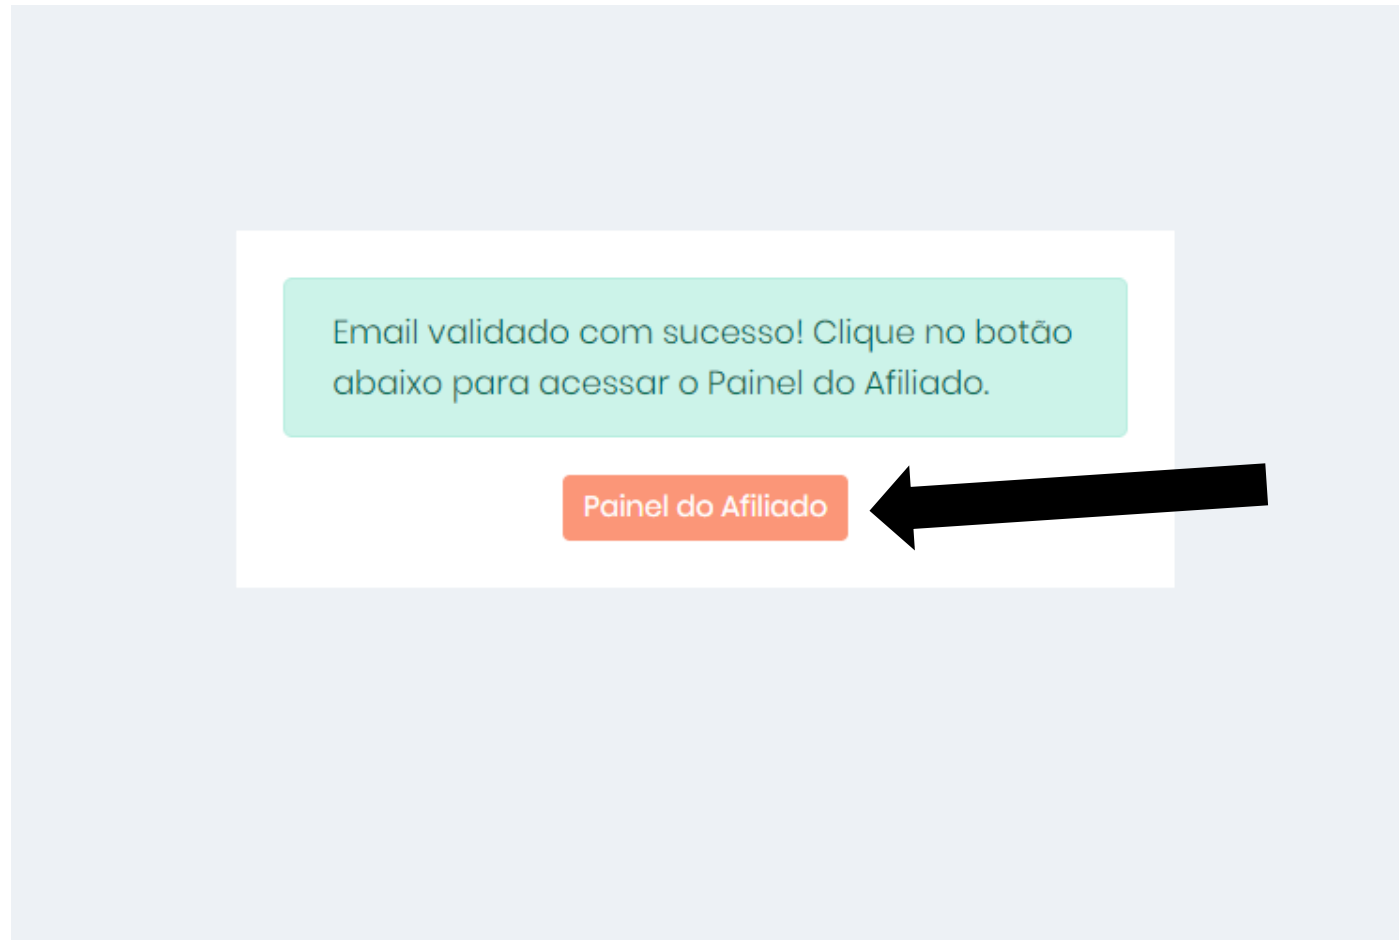

*Equipe Onnow*

rafi

8. Assim que o email for validado, clique no botão “Painel de Afiliado”.

9. Ao abrir o sistema, clique em produtores e procure por ratieducacao.

The screenshot displays the ON now system interface. On the left, a sidebar menu contains the following items: 'Inicial', 'Produtores' (highlighted with a blue circle '1' and an arrow), 'Saque', 'Perfil', and 'Sair'. The main content area is titled 'Produtores' and includes a breadcrumb 'Dashboard > Produtores'. A search bar at the top right contains the text 'Pesquisar: ratieducacao' (with a blue circle '2' and an arrow pointing to it) and a clear button 'x'. Below the search bar, a list of producers is shown, with one entry for 'ratieducacao' (with a blue circle '3' and an arrow pointing to its plus icon) and a commission rate of 'Comissão: 20 %'. A 'Adulto' label is visible in the top right corner of the list item. At the bottom of the list, it states 'Exibindo 1 a 1 de 1 registros (filtrando 243 registros)' and a pagination control showing '<< 1 >>'.

10. Clique em vídeos e fotos para obter o link de afiliados.

The screenshot shows the ON now website interface. On the left is a navigation sidebar with icons for 'Inicial', 'Produtores', 'Saque', 'Perfil', and 'Sair'. The main content area is titled 'Produtores' and includes a search bar with the text 'Pesquisar: ratieducacao'. A dropdown menu is open over a search result, showing three options: 'Informações', 'Vídeos/Fotos', and 'Copiar URL de indicação'. A black arrow points to the 'Vídeos/Fotos' option. At the bottom of the search result, it says 'Exibindo 1 a 1 de 1 registros (filtrando 243 registros)' and a pagination control shows '1' in an orange box between '<<' and '>>' symbols. A 'Adulto' label is visible in the top right corner of the search result area.